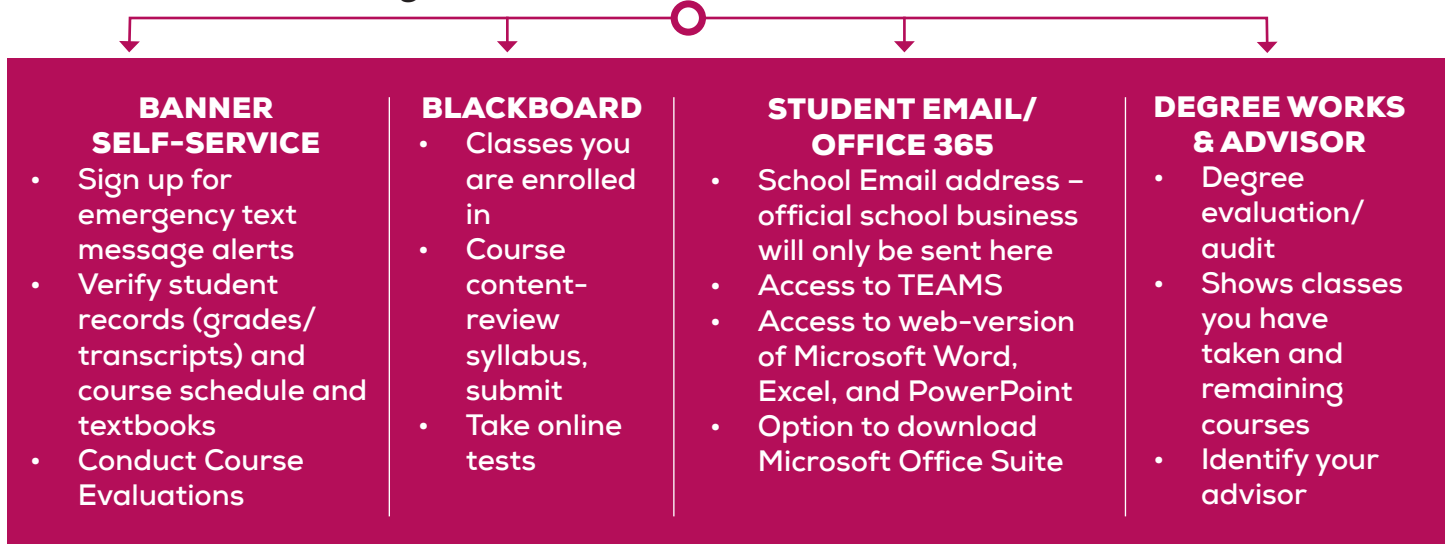

STUDENT COLLEGE PORTAL

My.Commnet Student Portal: mxcc.edu/mycommnet

*Access Banner Self-Service, Blackboard, Student Email, Office 365,
& Degree Works from one convenient location!*

Banner ID/Net ID #/Email Login = (8 digit number) @student.commnet.edu
(ex. 01234567@student.commnet.edu)